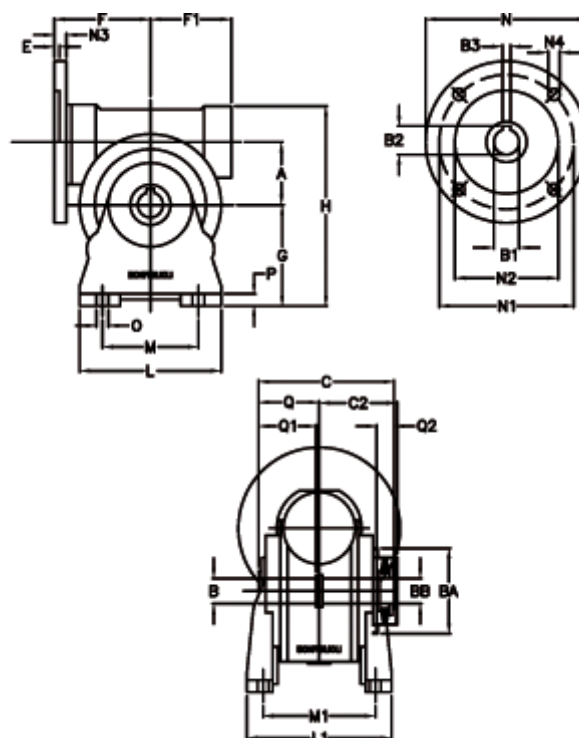

Article number: 390204401022236

Description: Worm Gear with Torque Limiter  
VF 44-L2-A-10-P63B5

## Measures

a = 44.60	C2 = 48	L1 = 98.0	O = 8.5
B = 18	Description = VF 44A-xx-63B5	m = 52	P = 10
B1 E7 = 11	E = 2.0	M1 = 81.0	Q = 32.0
B2 = 12.8	F = 65	N = 140	Q1 = 32
B3 H9 = 4	F1 = 54	N1 = 115	Q2 = 12
BA = 40	g = 72	N2 = 95	
BB H7 = 11	H = 143	N3 = 10.5	
C = 79	L = 90	N4 = 9,5	